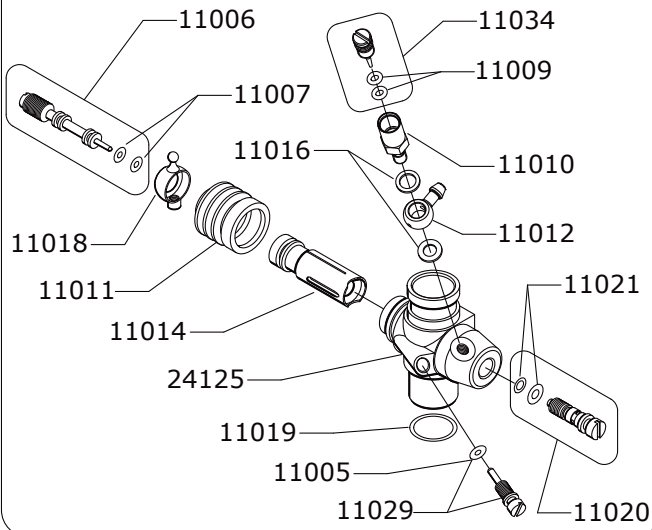

# EXPLODED VIEW: T PLUS 21-9 T PLUS 21-9C

Data ultima modifica: **23-01-2013**  
Date of last modification:

## CARBURETTOR CODE: 24025

*	244R1	ovale pari: oval shape:	Ø8.0mm
	244R2	ovale pari: oval shape:	Ø7.85mm
	24480		Ø8.00mm
	24485		Ø8.50mm

Optional		
	03003	0.20 mm