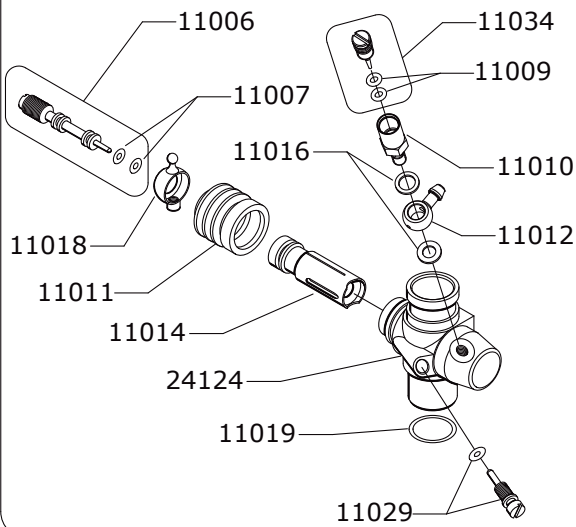

## EXPLODED VIEW: T PLUS ONROAD.21 T PLUS ONROAD.21C

### CARBURETTOR CODE: 24024

*		24480	8.0 mm
		24485	8.5 mm
		24490	9.0 mm

Optional		03002	0.15 mm
		03003	0.20 mm
		03004	0.25 mm

16002 (ceramic)	T PLUS ONROAD.21C
16001 (steel)	T PLUS ONROAD.21

Data ultima modifica: **23-01-2013**  
Date of last modification: