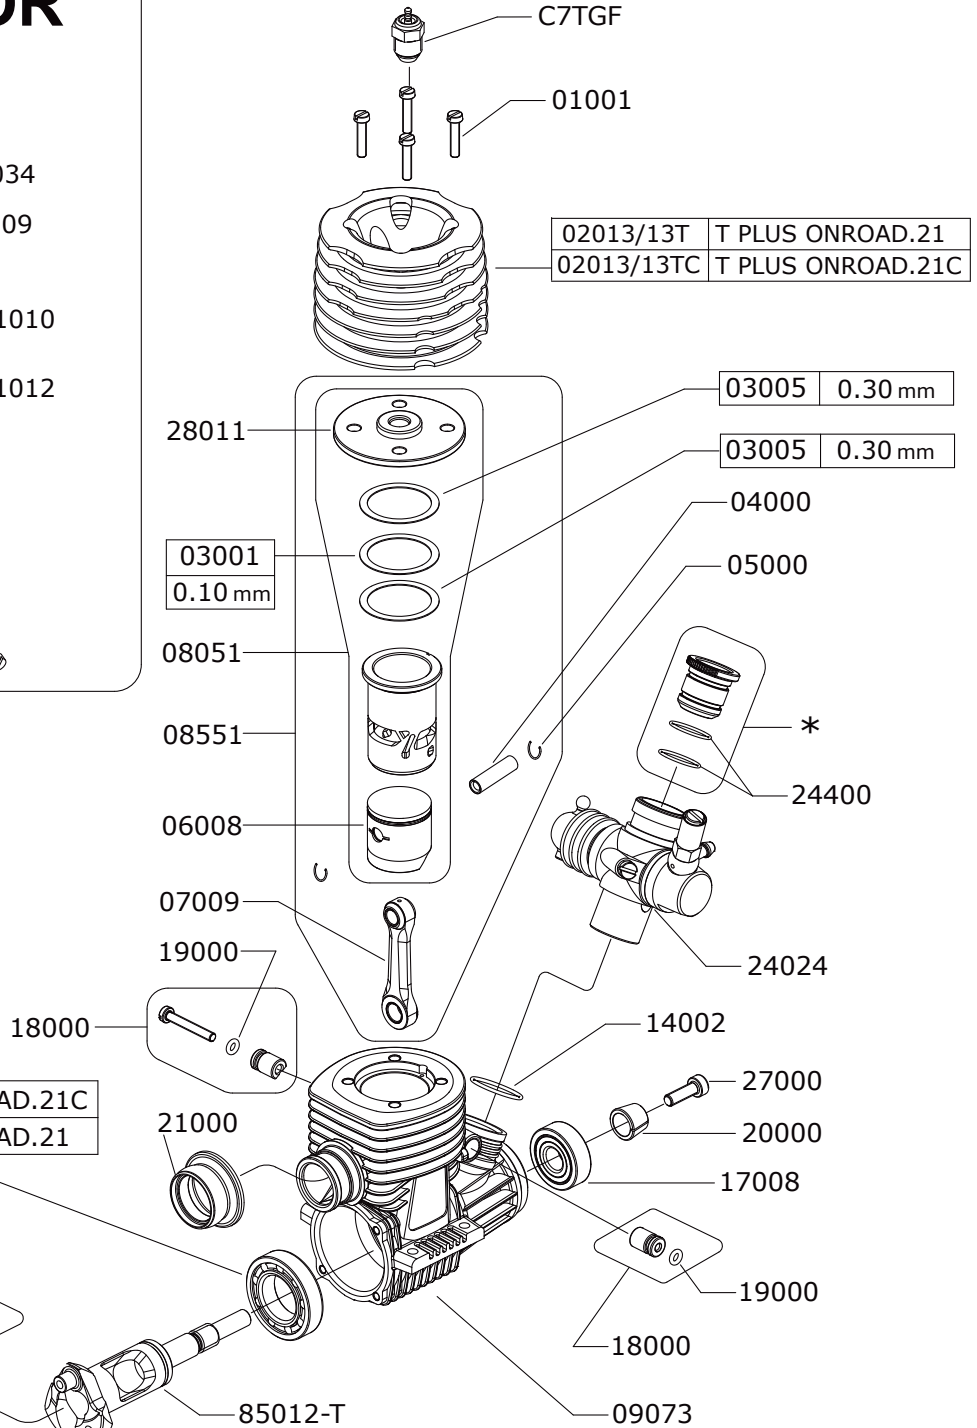

## EXPLODED VIEW: T PLUS ONROAD.21 T PLUS ONROAD.21C

### CARBURETTOR CODE: 24024

*		24480	8.0 mm
		24485	8.5 mm
		24490	9.0 mm

Optional		03002	0.15 mm
		03003	0.20 mm
		03004	0.25 mm

16002 (ceramic)	T PLUS ONROAD.21C
16001 (steel)	T PLUS ONROAD.21

Data ultima modifica: **23-01-2013**  
Date of last modification: