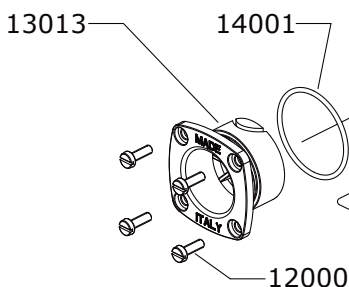

## EXPLODED VIEW: T PLUS ONROAD.21 T PLUS ONROAD.21C

### CARBURETTOR CODE: 24024

*		24480	8.0 mm
		24485	8.5 mm
		24490	9.0 mm

Optional		03002	0.15 mm
		03003	0.20 mm
		03004	0.25 mm

16002 (ceramic)	T PLUS ONROAD.21C
16001 (steel)	T PLUS ONROAD.21

Data ultima modifica: **23-01-2013**  
Date of last modification: